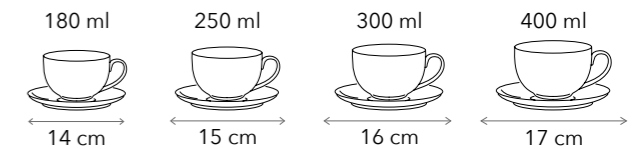

COLOR BOOM!
Fine Porcelain

3 TEXTURES | 7 COLOURS | TOTAL 595 ITEMS!

- PISTACHIO
- RED
- ORANGE
- YELLOW
- GREEN
- BLUE
- LAVENDER

New!

● ROUND PLATES

SCRATCH
collection

● OVAL BOWLS

● CUPS & SAUCERS

New!

SPLASH
collection

Please scan the QR code to view the full version of the catalogue

Please scan the QR code to watch a video about the variety of Color Boom collection

● DEEP PLATES

SPIRAL
collection

● BOWLS