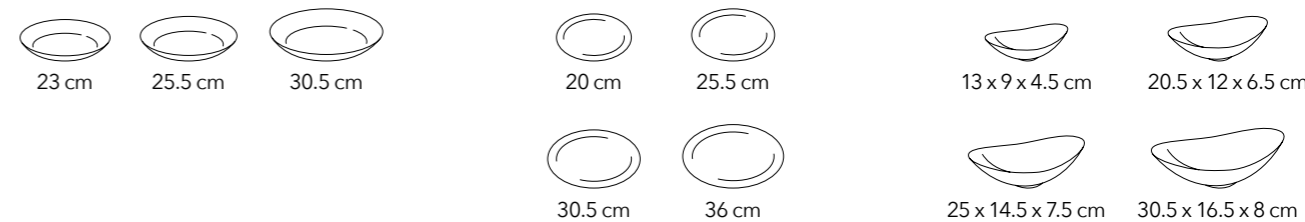

Plain White
Fine Porcelain

Wilmax
ENGLAND

SQUARE PLATES & PLATTERS

DEEP PLATES

BOWLS

DEEP PLATES & PLATTERS

OVAL PLATTERS & DISHES