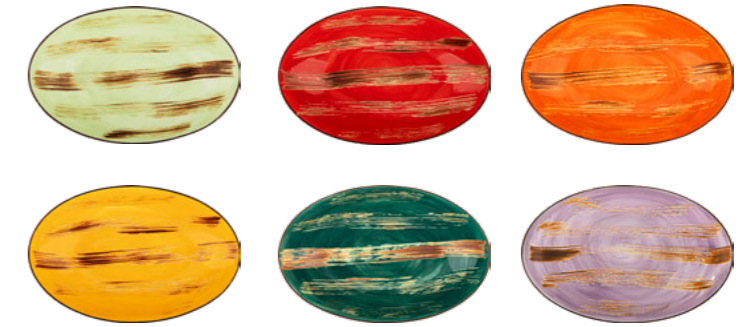

SCRATCH
collection

● OVAL BOWLS