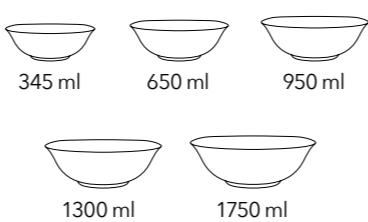

Plain White
Fine Porcelain

Wilmax
ENGLAND

SQUARE PLATES & PLATTERS

DEEP PLATES

BOWLS

DEEP PLATES & PLATTERS

OVAL PLATTERS & DISHES