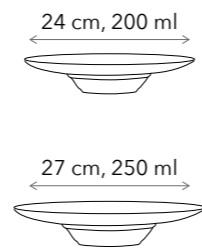

● DEEP PLATES