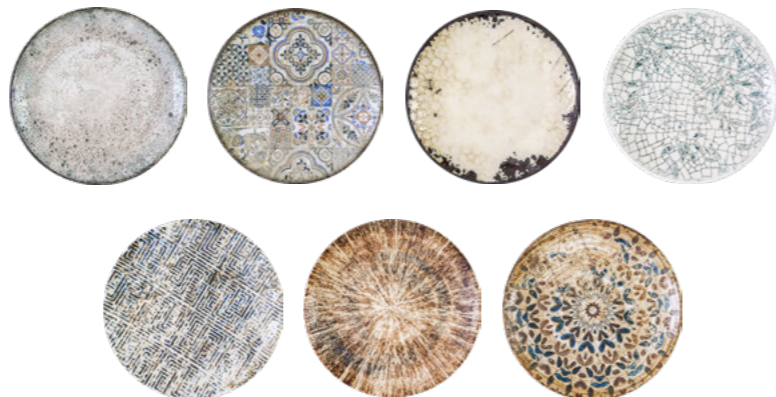

RECTANGULAR DISHES
2 sizes

SILVER MOON
collection

CORAL BLUE
collection

ROUND PLATES
7 sizes

New!
ART & CRAFT
collection

ELLIPSE PLATES
12" x 9.5" | 31 x 24 cm

Plain White
Fine Porcelain

Wilmax
ENGLAND