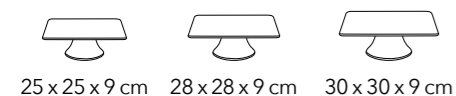

CAKE STANDS

BAKING DISHES

DIVIDED DISHES