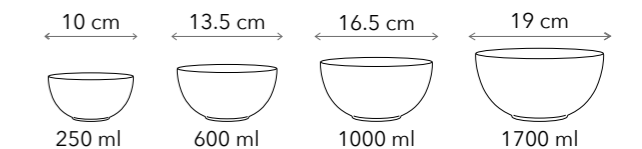

COLOR BOOM!
Fine Porcelain

3 TEXTURES | 7 COLOURS | TOTAL 595 ITEMS!

- PISTACHIO
- RED
- ORANGE
- YELLOW
- GREEN
- BLUE
- LAVENDER

New!

● ROUND PLATES

SCRATCH
collection

● OVAL BOWLS

● CUPS & SAUCERS

New!

SPLASH
collection

Please scan the QR code to view the full version of the catalogue

Please scan the QR code to watch a video about the variety of Color Boom collection

● DEEP PLATES

SPIRAL
collection

● BOWLS