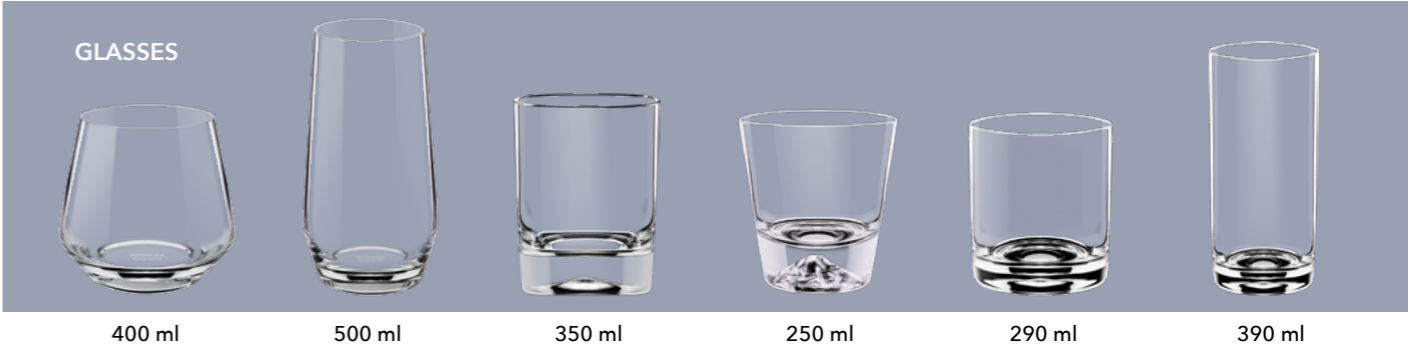

Crystalline

- Crystal clarity
- Clear sound of crystal glass
- Keep ideal shine

Please scan the QR code to view the full range of the Crystalline collection