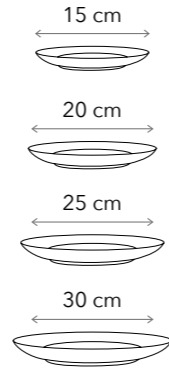

● ROUND PLATES