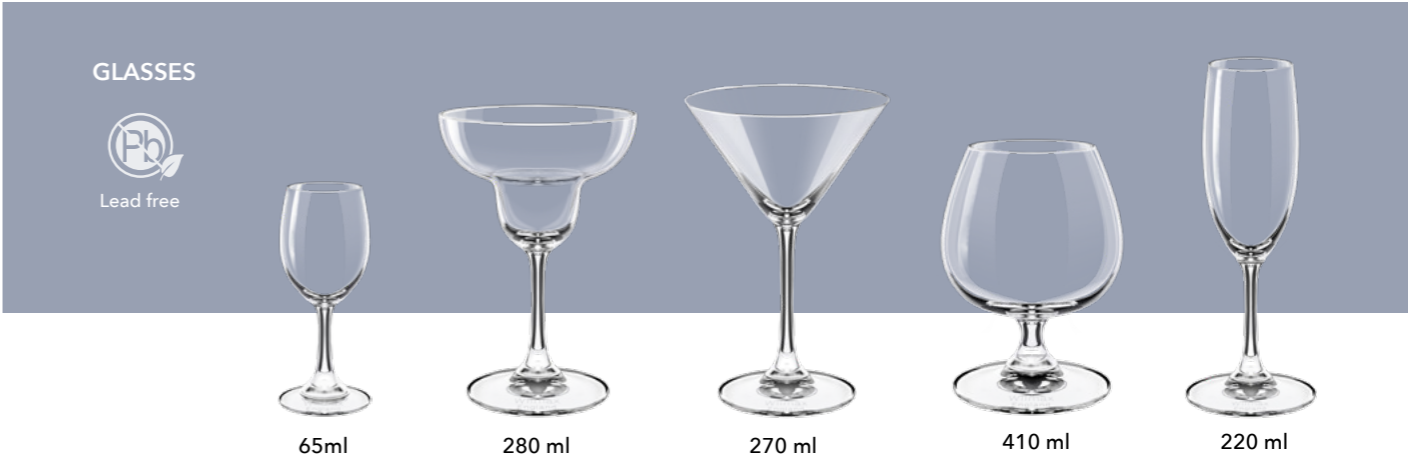

Crystalline

- Crystal clarity
- Clear sound of crystal glass
- Keep ideal shine

Please scan the QR code to view the full range of the Crystalline collection