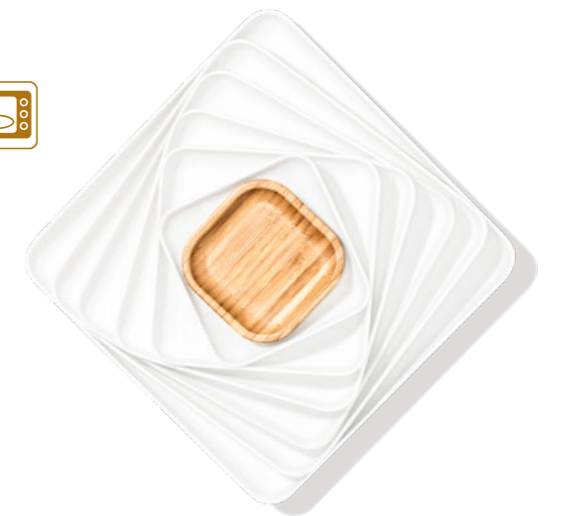

Rolled rim

DEEP PLATES

BOWLS

SQUARE PLATES & PLATTERS

Please scan the QR code to view the full range of the Fine Porcelain collection

Stackable

CUPS & SAUCERS

DISHES

220 ml

140 ml

7 cm

Stackable

SOUP CUPS

10 cm

10 cm

10.5 cm