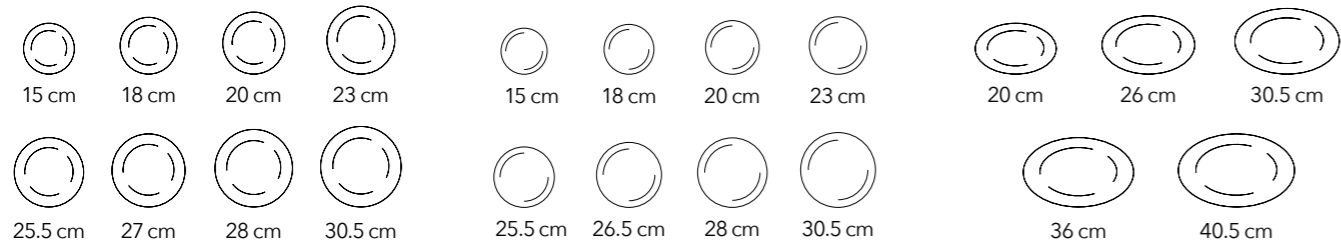

SUGAR BOWLS & CREAMERS

Please scan the QR code to view the full range of the Fine Porcelain collection

Plain White

Fine Porcelain

Wilmax
ENGLAND

Rolled rim

ROUND PLATES & PLATTERS

OVAL PLATES & PLATTERS