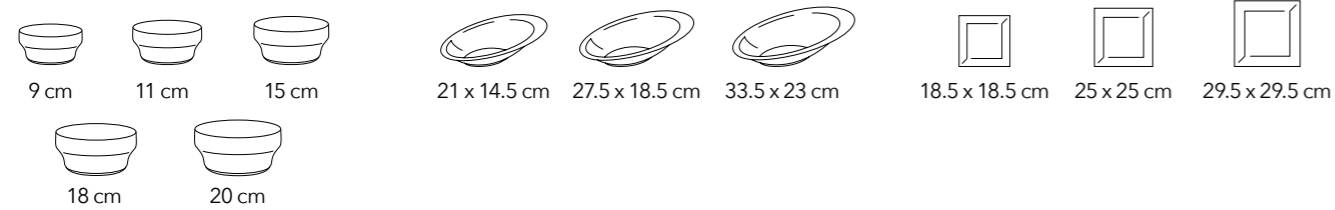

BOWLS

SQUARE PLATES & PLATTERS