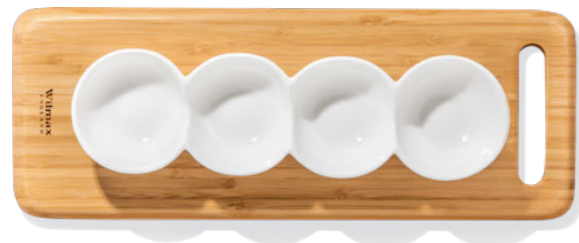

□
SQUARE
PLATES & PLATTERS

14 sizes

○
ROUND
PLATES & PLATTERS

14 sizes

□○
DEEP
PLATES & PLATTERS

8 sizes

SALAD
SERVERS

□
SQUARE
PLATES & PLATTERS

14 sizes

SERVING BOARDS
with Handle

14 sizes

SERVING BOARDS
with Handle

New!

○
ROUND
TURNTABLES

STONE SHAPE
DISHES

▭
LONG SERVING BOARDS

DIVIDED
DISHES &
PLATTERS

FRUIT VASES

BOWLS

SALAD
SERVERS

Please scan the QR code
to view the full range of the
Bamboo collection

Please scan the QR code
to view the full range of the
Acacia collection

New!