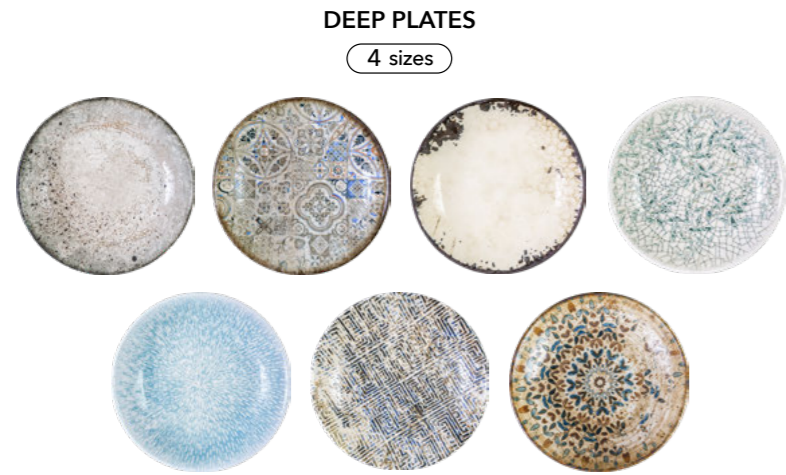

GRAPHICS
Fine Porcelain