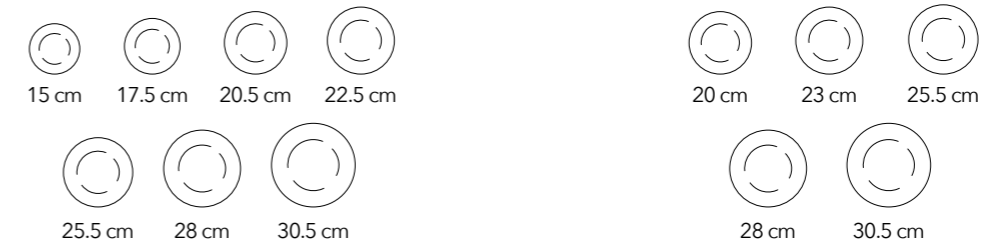

DEEP PLATES