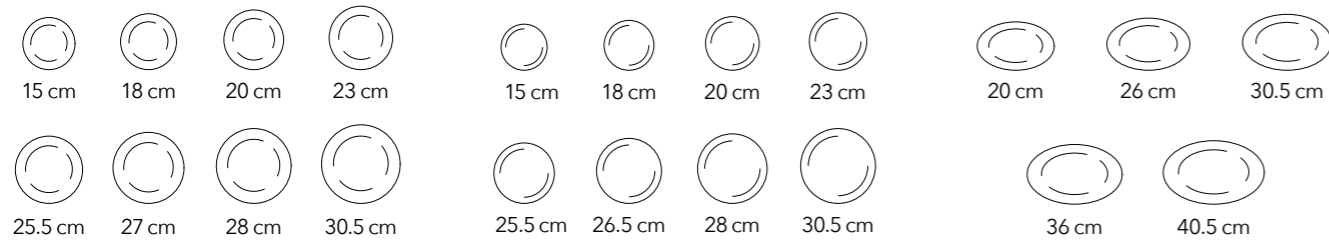

Plain White

Fine Porcelain

Wilmax
ENGLAND

Rolled rim

ROUND PLATES & PLATTERS

OVAL PLATES & PLATTERS