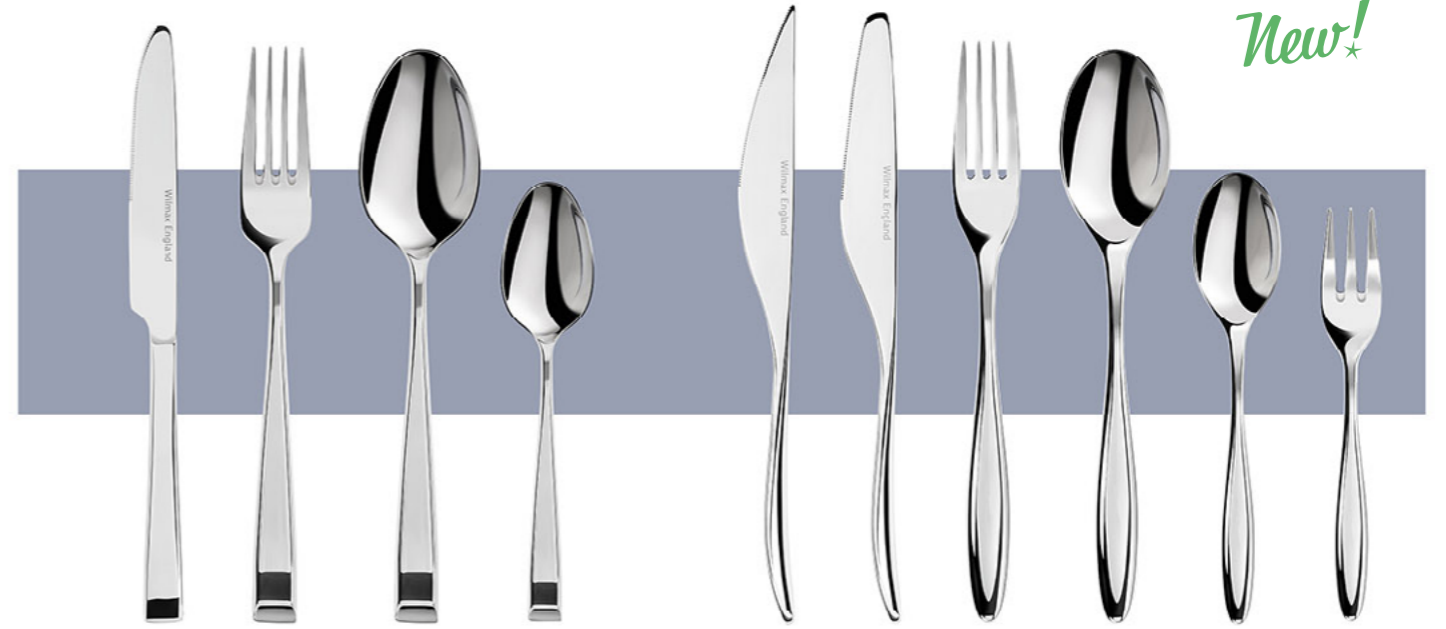

Glasses

Jiggers

Please scan the QR code  
to view the full range of the  
Barware collection

Cutlery

BRONZE 15 items

BLACK MATT 15 items

New!

PODIUM collection