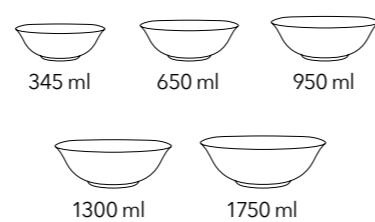

Plain White
Fine Porcelain

Wilmax
ENGLAND

SQUARE PLATES & PLATTERS

DEEP PLATES

BOWLS

DEEP PLATES & PLATTERS

OVAL PLATTERS & DISHES