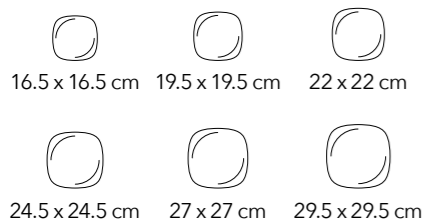

Plain White
Fine Porcelain

Wilmax
ENGLAND

SQUARE PLATES & PLATTERS

DEEP PLATES

BOWLS

DEEP PLATES & PLATTERS

OVAL PLATTERS & DISHES