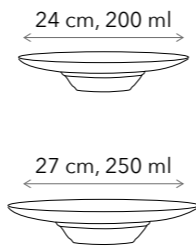

SPIRAL  
collection

BOWLS

**GRAPHICS**  
Fine Porcelain

**RECTANGULAR DISHES**

9.25" x 6.75"  
23.5 x 17 cm

12" x 9"  
30 x 23 cm

**vanilla raf**  
collection

**DEEP PLATES**