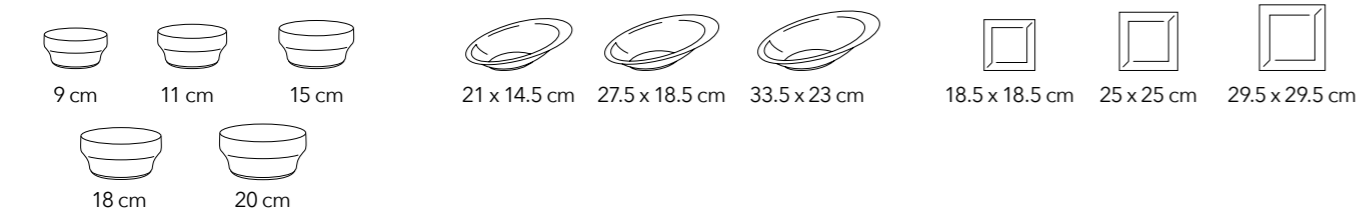

BOWLS

SQUARE PLATES & PLATTERS