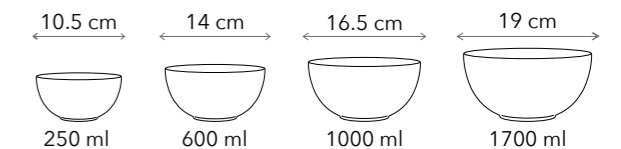

COLOR BOOM!
Fine Porcelain

3 TEXTURES | 7 COLOURS | TOTAL 497 ITEMS!

- PISTACHIO
- RED
- ORANGE
- YELLOW
- GREEN
- BLUE
- LAVENDER

DEEP PLATES

OVAL BOWLS

SCRATCH
collection

CUPS & SAUCERS

SPLASH
collection

Please scan the QR code to view the full version of the catalogue

WILMAX
YouTube

Please scan the QR code to watch a video about the variety of Color Boom collection

DEEP PLATES

SPIRAL
collection

BOWLS