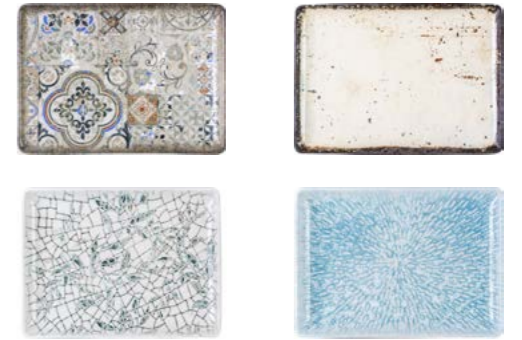

SPIRAL  
collection

BOWLS

**GRAPHICS**  
Fine Porcelain

**RECTANGULAR DISHES**

9.25" x 6.75"  
23.5 x 17 cm

12" x 9"  
30 x 23 cm

**vanilla raf**  
collection

**DEEP PLATES**

8" | 20 cm

9" | 23 cm

10.25" | 26 cm

11" | 28 cm

**SILVER MOON**  
collection

**SUPERELLIPSE DISHES**

6.5" x 3.5"  
16 x 9 cm

8" x 4.5"  
20 x 11 cm