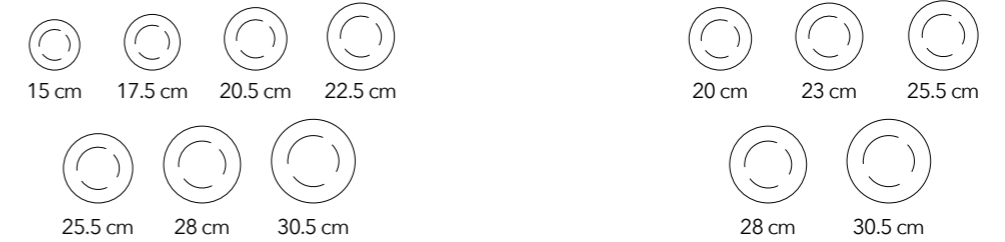

DEEP PLATES