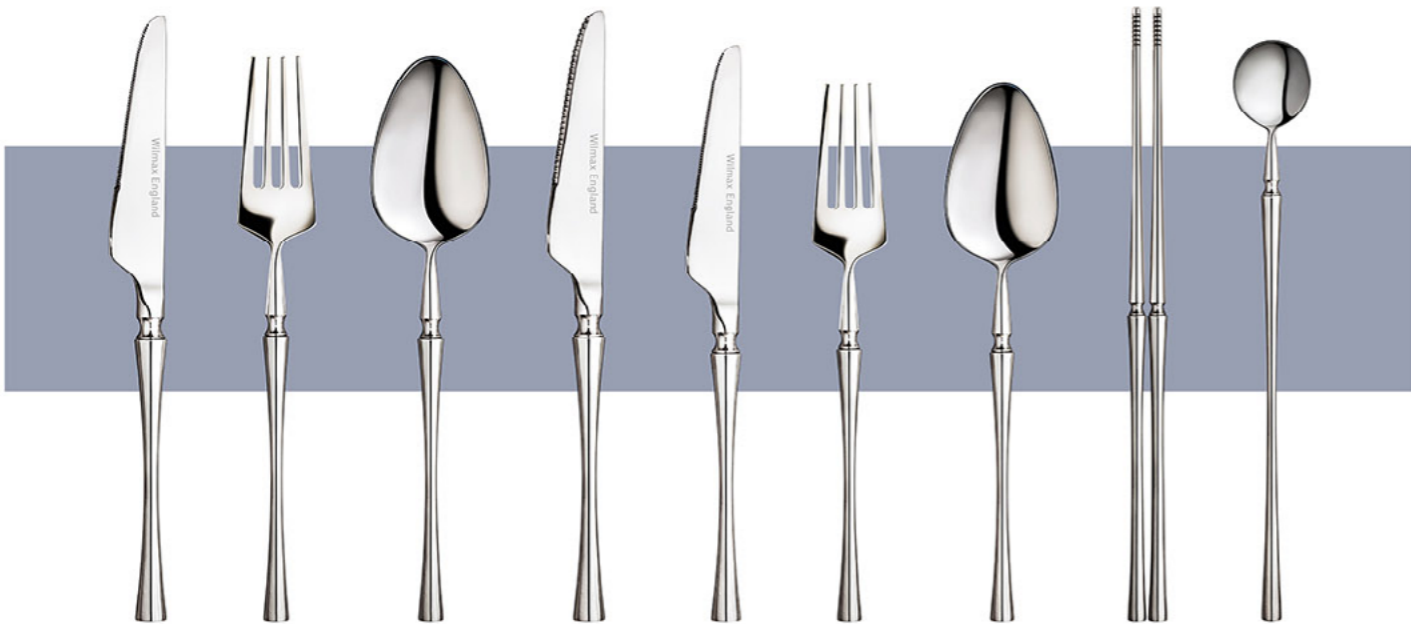

SONATA collection

diva collection

18/10 STAINLESS STEEL

GOLD 15 items

Please scan the QR code to view the full range of the Cutlery collection

11 items

11 items

SILVER 15 items