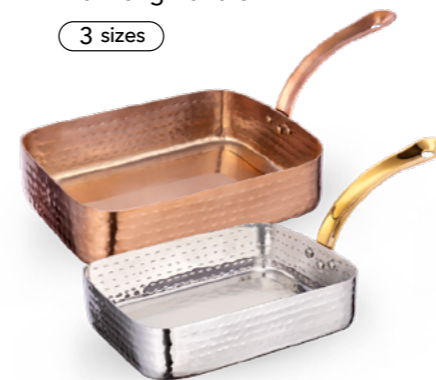

Casseroles with Lid  
& 2 Side Handles

4 sizes

Saucepans with Lid  
& Long Handle

4 sizes

HAMMERED  
collection

18/10  
STAINLESS  
STEEL

Rectangular Fry Pans  
with Long Handle

3 sizes