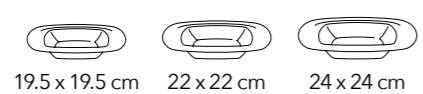

Plain White
Fine Porcelain

Wilmax
ENGLAND

SQUARE PLATES & PLATTERS

DEEP PLATES

BOWLS

DEEP PLATES & PLATTERS

OVAL PLATTERS & DISHES