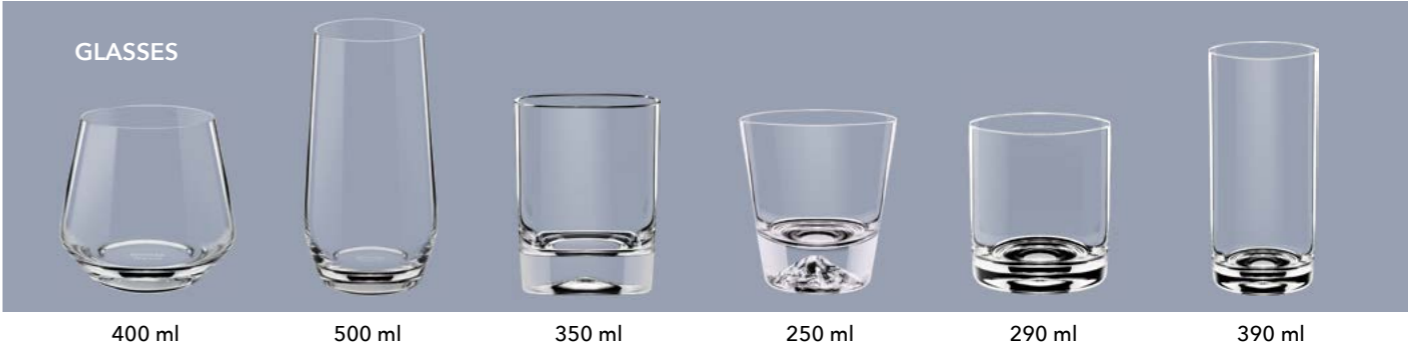

Crystalline

- Crystal clarity
- Clear sound of crystal glass
- Keep ideal shine

Please scan the QR code to view the full range of the Crystalline collection