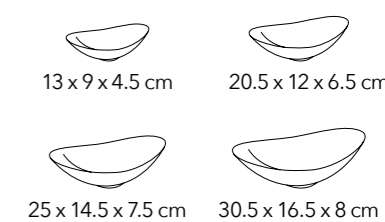

Plain White
Fine Porcelain

Wilmax
ENGLAND

SQUARE PLATES & PLATTERS

DEEP PLATES

BOWLS

DEEP PLATES & PLATTERS

OVAL PLATTERS & DISHES