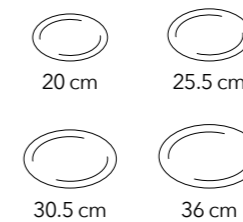

Plain White
Fine Porcelain

Wilmax
ENGLAND

SQUARE PLATES & PLATTERS

DEEP PLATES

BOWLS

DEEP PLATES & PLATTERS

OVAL PLATTERS & DISHES