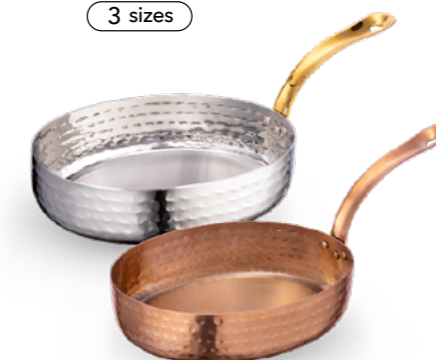

Oval Fry Pans
with Long Handle

3 sizes