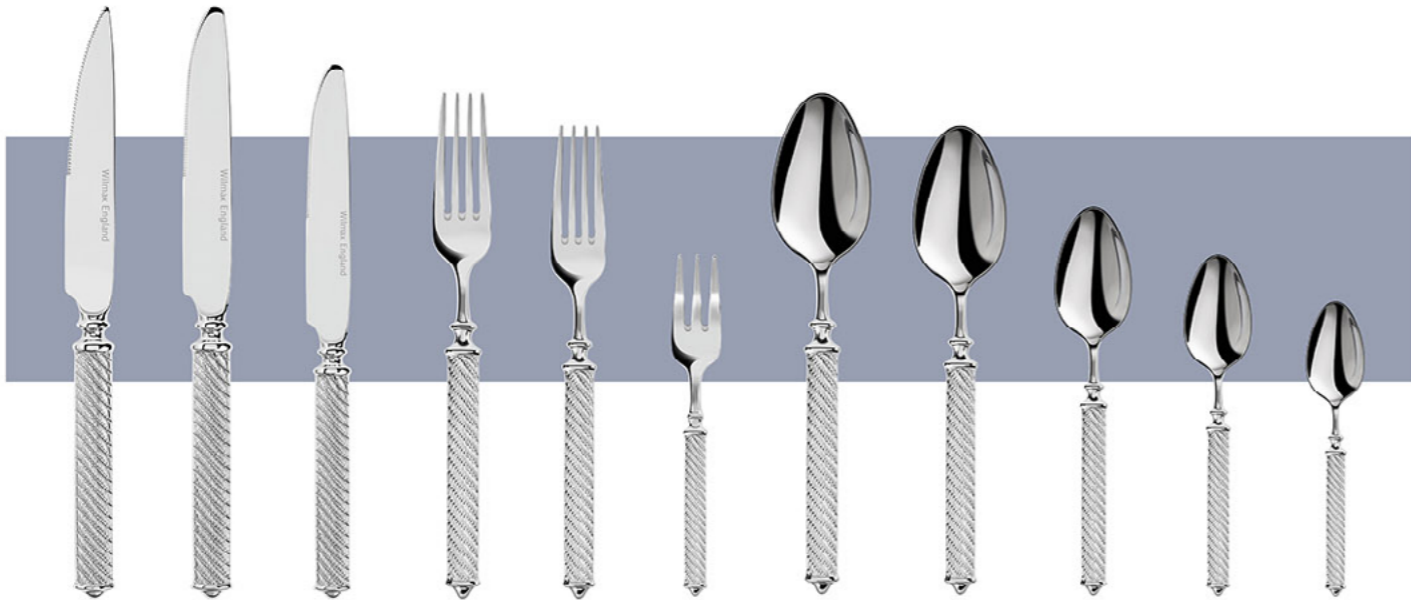

New!

Please scan the QR code  
to watch a video about the  
variety of Cutlery collection

WILMAX  
YouTube

DIAMOND  
collection

GOLD  
21  
items

TWIST  
collection

11  
items

BLACK ONYX  
8  
items