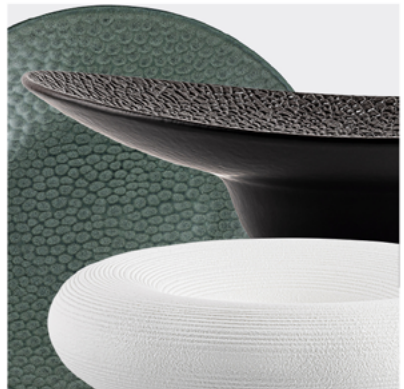

# Wilmax

ENGLAND

Product  
Presentation  
2024

Product  
Presentation  
2024

Buffetware

Glass Lid  
Round Chafers

Round  
Chafin Stands

Glass Lid  
Round Chafing Dishes  
with Stand

Round  
Gastronorm Pans

2 Section Round  
Gastronorm Pans

✓ Gastronorm (GN) made of stainless steel 18/10 available in set

Glass Lid  
Rectangular Chafers

Rectangular  
Chafin Stands

Rectangular  
Gastronorm Pans