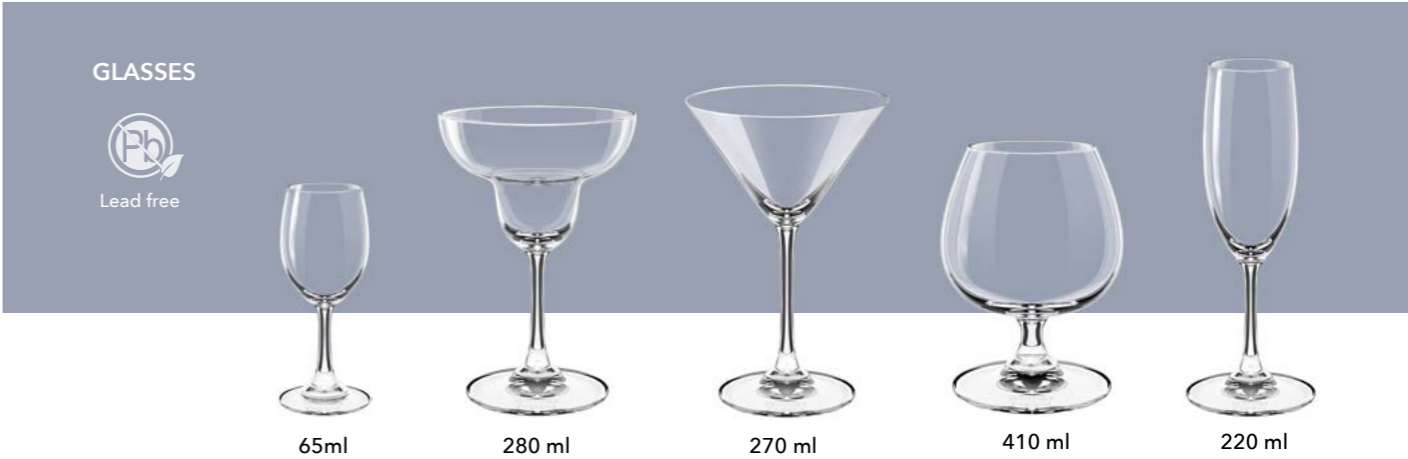

Crystalline

- Crystal clarity
- Clear sound of crystal glass
- Keep ideal shine

Please scan the QR code to view the full range of the Crystalline collection