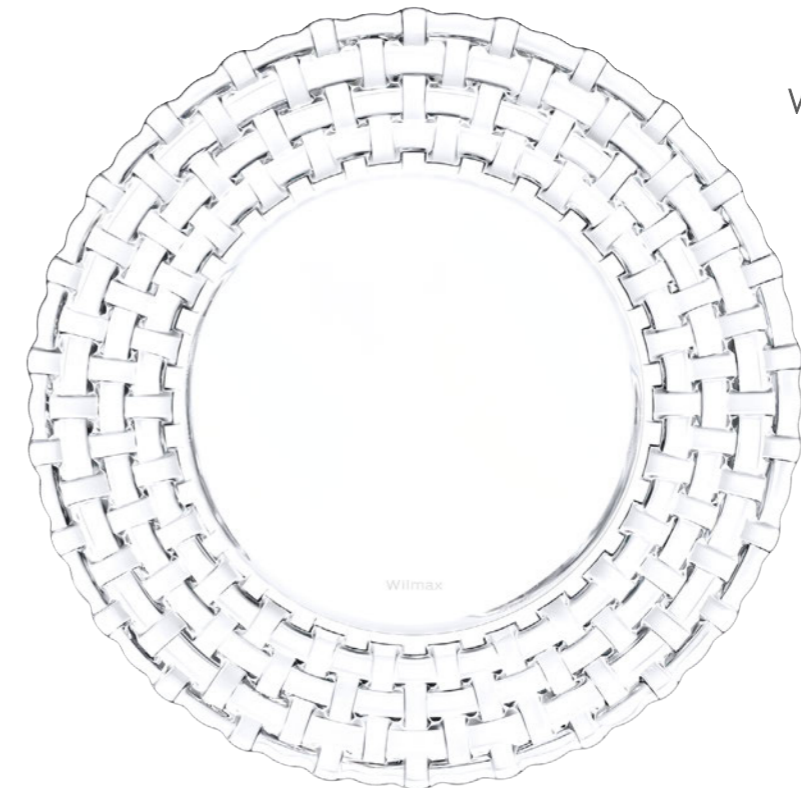

## *Table Decor*

WISTERIA  
collection

CHARGER PLATE  
WL-266.465.601 / 1A  
13" | 33 cm  
Inner: 1 pc; Outer: 12 pcs

MIRACLE  
collection

CANDY BOWL with LID  
WL-267.570.101 / 1A  
3.5" x 4.25" | 8.5 x 11 cm  
Inner: 1 pc; Outer: 24 pcs

CANDY BOWL with LID  
WL-267.570.201 / 1A  
4.25" x 5" | 11 x 13 cm  
Inner: 1 pc; Outer: 12 pcs

**Diamond**  
collection

**CANDLE HOLDER**  
WL-268.350.101 / 1A  
4.25" x 2.5" | 11 x 6.5 cm  
Inner: 1 pc; Outer: 48 pcs

**CANDLE HOLDER**  
WL-268.350.201 / 1A  
7" x 3.5" | 18 x 9 cm  
Inner: 1 pc; Outer: 24 pcs

**CANDLE HOLDER**  
WL-268.350.301 / 1A  
8.25" x 4" | 21 x 10 cm  
Inner: 1 pc; Outer: 24 pcs

**NECTAR**  
collection