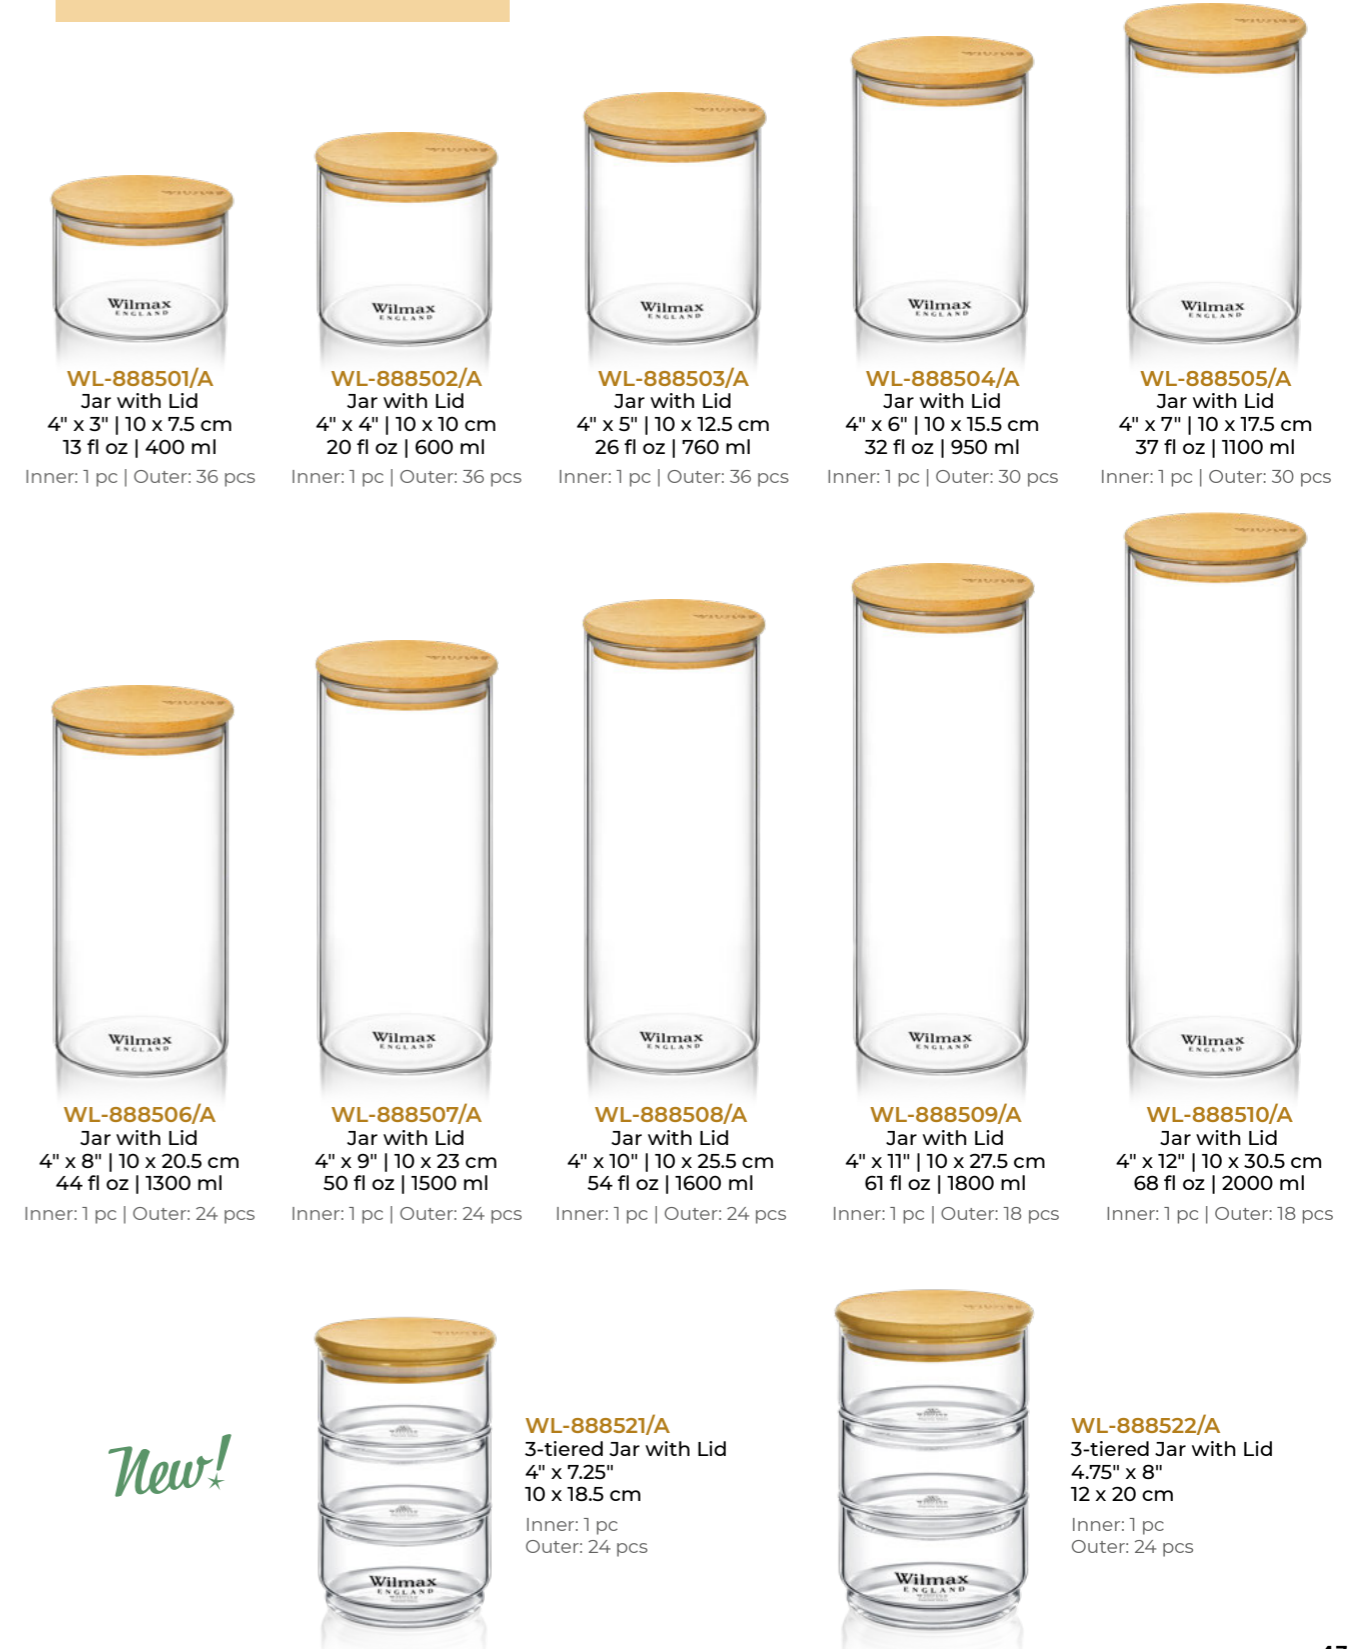

JARS WITH LID

WL-888501/A
Jar with Lid
4" x 3" | 10 x 7.5 cm
13 fl oz | 400 ml
Inner: 1 pc | Outer: 36 pcs

WL-888502/A
Jar with Lid
4" x 4" | 10 x 10 cm
20 fl oz | 600 ml
Inner: 1 pc | Outer: 36 pcs

WL-888503/A
Jar with Lid
4" x 5" | 10 x 12.5 cm
26 fl oz | 760 ml
Inner: 1 pc | Outer: 36 pcs

WL-888504/A
Jar with Lid
4" x 6" | 10 x 15.5 cm
32 fl oz | 950 ml
Inner: 1 pc | Outer: 30 pcs

WL-888505/A
Jar with Lid
4" x 7" | 10 x 17.5 cm
37 fl oz | 1100 ml
Inner: 1 pc | Outer: 30 pcs

WL-888506/A
Jar with Lid
4" x 8" | 10 x 20.5 cm
44 fl oz | 1300 ml
Inner: 1 pc | Outer: 24 pcs

WL-888507/A
Jar with Lid
4" x 9" | 10 x 23 cm
50 fl oz | 1500 ml
Inner: 1 pc | Outer: 24 pcs

WL-888508/A
Jar with Lid
4" x 10" | 10 x 25.5 cm
54 fl oz | 1600 ml
Inner: 1 pc | Outer: 24 pcs

WL-888509/A
Jar with Lid
4" x 11" | 10 x 27.5 cm
61 fl oz | 1800 ml
Inner: 1 pc | Outer: 18 pcs

WL-888510/A
Jar with Lid
4" x 12" | 10 x 30.5 cm
68 fl oz | 2000 ml
Inner: 1 pc | Outer: 18 pcs

New!

WL-888521/A
3-tiered Jar with Lid
4" x 7.25"
10 x 18.5 cm
Inner: 1 pc
Outer: 24 pcs

WL-888522/A
3-tiered Jar with Lid
4.75" x 8"
12 x 20 cm
Inner: 1 pc
Outer: 24 pcs